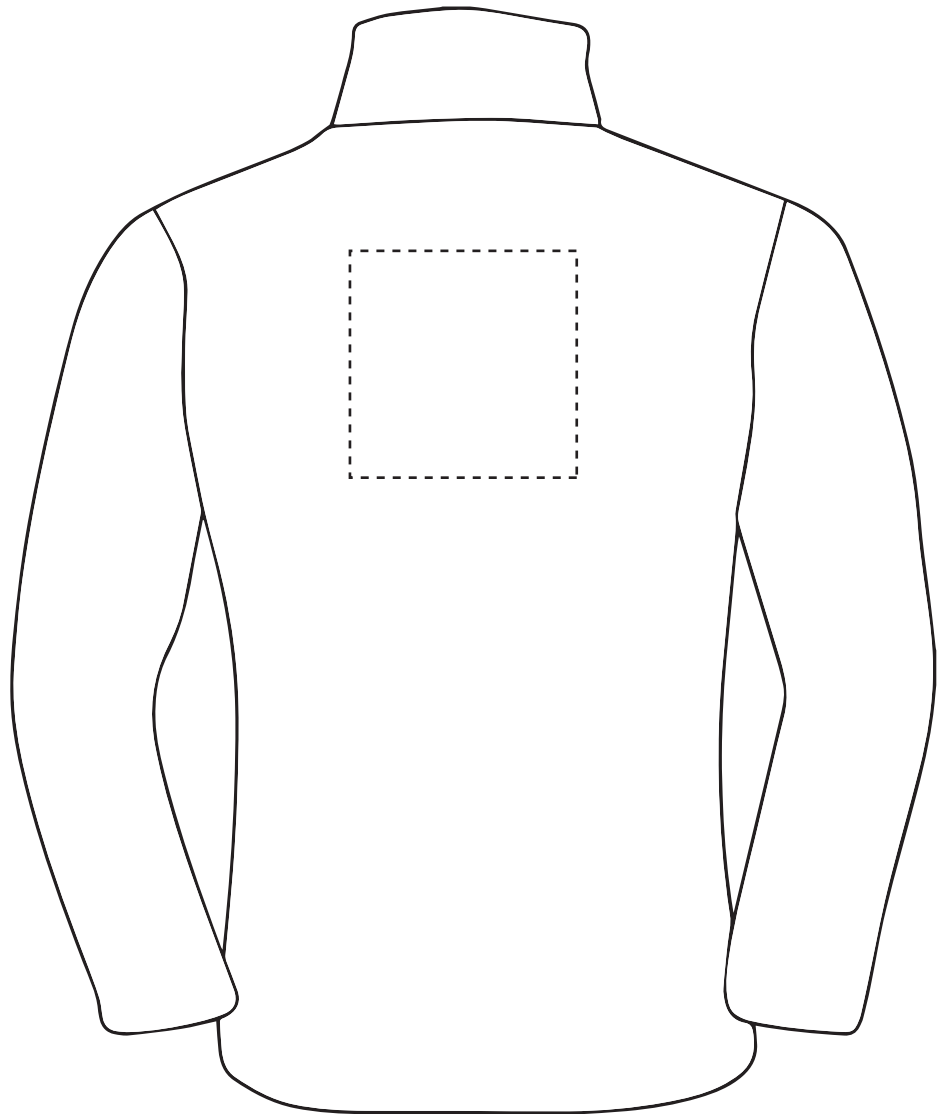

Your Ref:  
Our Ref:

Quantity:  
Version: 1

Product Code: JF0022  
Product Colour: White

**PRINTING CONCERNS: PRINT MAY DISCOLOUR**

**PRODUCT INFO: DUE TO THE NATURE OF THE PRODUCT THE PRINT POSITION MAY VARY BY 2 - 3 MM**

**Madeira Thread Colours**

- Colour 1
- Colour 1
- Colour 1
- Colour 1

The dashed line is to demonstrate print area and will not appear on your printed item

ARTWORK SCALE 20%

Product Image for visualisation  
- colours may vary

This item is available in the following colours:

ARTWORK SCALE 100%

Max print area: 150mm x 150mm